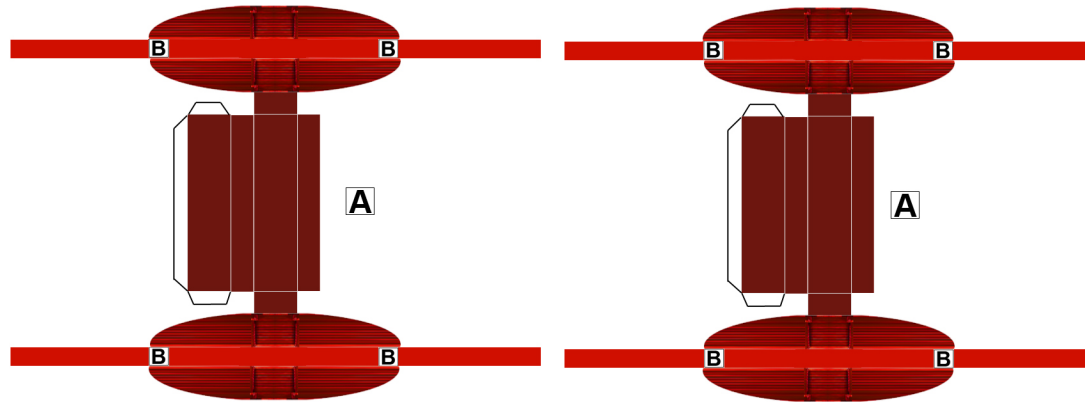

CLEAR PLASTIC  
2 PCS.

PAPERDIORAMA.COM

1820  
ROYAL MAIL COACH  
1:35 SCALE - SHEET 1/4

print  
250 gr/mq  
paper

1830 ROYAL MAIL COACH  
by PAPERDIORAMA.COM

PAPERDIORAMA.COM

1820  
ROYAL MAIL COACH  
1:35 SCALE - SHEET 4/4