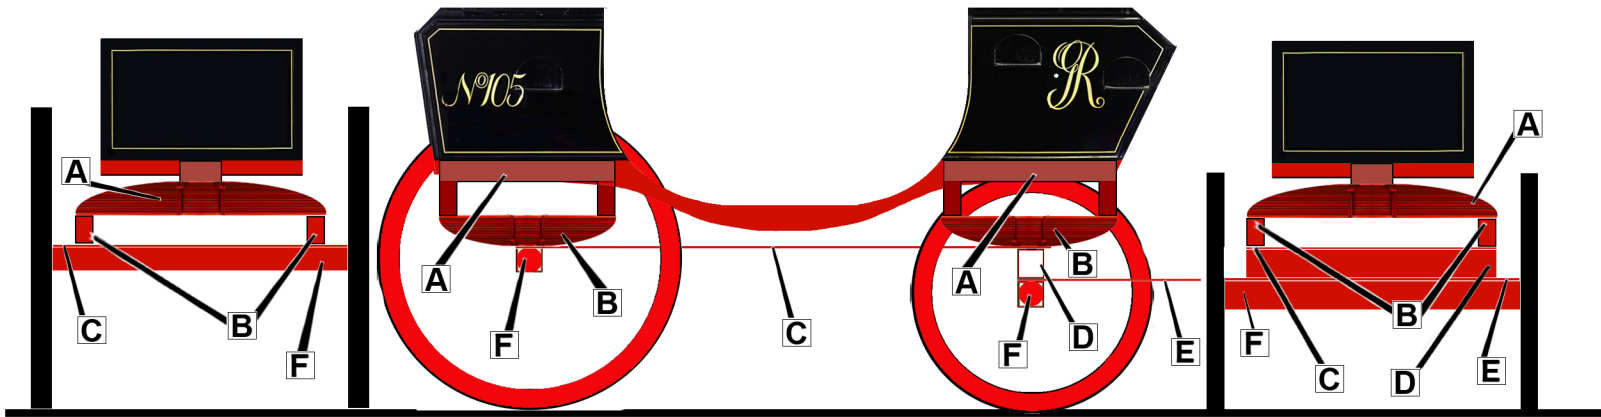

CLEAR PLASTIC  
2 PCS.

PAPERDIORAMA.COM

1820  
ROYAL MAIL COACH  
1:35 SCALE - SHEET 1/4

print  
250 gr/mq  
paper

1830 ROYAL MAIL COACH  
by PAPERDIORAMA.COM

PAPERDIORAMA.COM

1820  
ROYAL MAIL COACH  
1:35 SCALE - SHEET 4/4