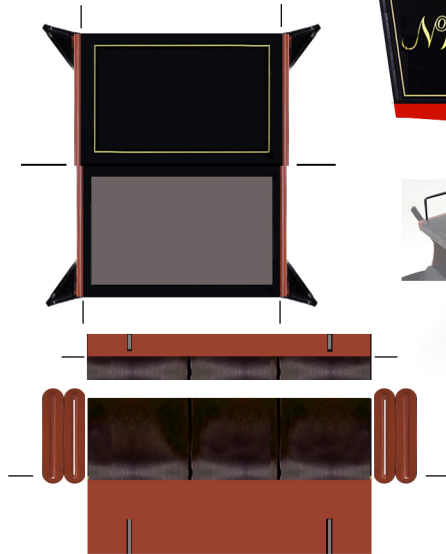

CLEAR PLASTIC  
2 PCS.

PAPERDIORAMA.COM

1820  
ROYAL MAIL COACH  
1:35 SCALE - SHEET 1/4

print  
250 gr/mq  
paper

1830 ROYAL MAIL COACH  
by PAPERDIORAMA.COM

PAPERDIORAMA.COM

1820  
ROYAL MAIL COACH  
1:35 SCALE - SHEET 4/4