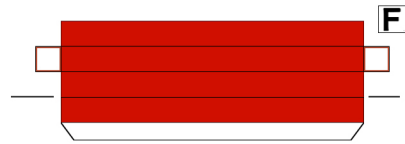

CLEAR PLASTIC  
2 PCS.

PAPERDIORAMA.COM

1820  
ROYAL MAIL COACH  
1:35 SCALE - SHEET 1/4

print  
250 gr/mq  
paper

1830 ROYAL MAIL COACH  
by PAPERDIORAMA.COM

PAPERDIORAMA.COM

1820  
ROYAL MAIL COACH  
1:35 SCALE - SHEET 4/4