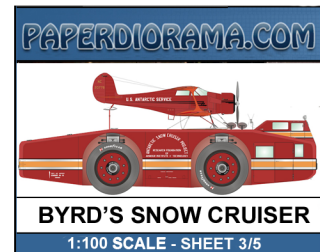

PAPERDIORAMA.COM

BYRD'S SNOW CRUISER
1:100 SCALE - SHEET 2/5

This block contains a small image of the completed red snow cruiser, a vehicle with a propeller on top and a cabin. Below the image is the text 'BYRD'S SNOW CRUISER' and '1:100 SCALE - SHEET 2/5'. The entire block is enclosed in a blue border with the website name 'PAPERDIORAMA.COM' at the top.

UPPER WING

1940 BIRD'S ANTARCTIC EXPEDITION
by PAPERDIORAMA.COM

BYRD'S SNOW CRUISER
1:100 SCALE - SHEET 4/5

PAPERDIORAMA.COM

BYRD'S SNOW CRUISER
1:100 SCALE - SHEET 5/5