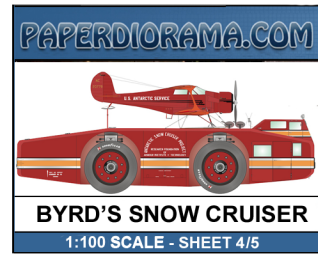

PAPERDIORAMA.COM

BYRD'S SNOW CRUISER
1:100 SCALE - SHEET 2/5

This block contains a small image of the completed red snow cruiser, a vehicle with a propeller on top and a cabin. Below the image is the text 'BYRD'S SNOW CRUISER' and '1:100 SCALE - SHEET 2/5'. The entire block is enclosed in a blue border with the website name 'PAPERDIORAMA.COM' at the top.

UPPER WING

1940 BIRD'S ANTARCTIC EXPEDITION
by PAPERDIORAMA.COM

BYRD'S SNOW CRUISER
1:100 SCALE - SHEET 4/5

PAPERDIORAMA.COM

BYRD'S SNOW CRUISER
1:100 SCALE - SHEET 5/5