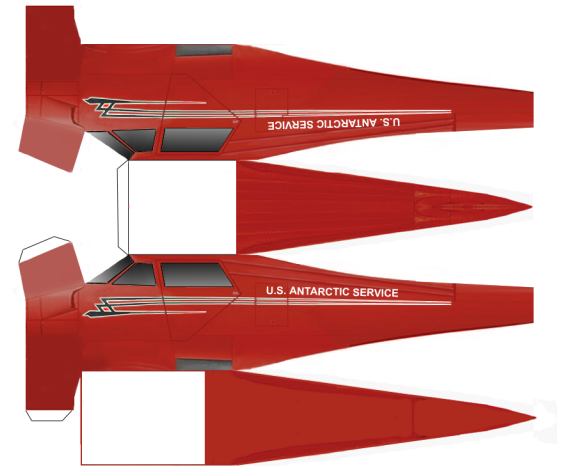

PAPERDIORAMA.COM

BYRD'S SNOW CRUISER
1:100 SCALE - SHEET 2/5

This block contains a small image of the completed red snow cruiser, a vehicle with a propeller on top and a cabin. Below the image is the text 'BYRD'S SNOW CRUISER' and '1:100 SCALE - SHEET 2/5'. The entire block is enclosed in a blue border with the website name 'PAPERDIORAMA.COM' at the top.

UPPER WING

1940 BIRD'S ANTARCTIC EXPEDITION
by PAPERDIORAMA.COM

BYRD'S SNOW CRUISER
1:100 SCALE - SHEET 4/5

PAPERDIORAMA.COM

BYRD'S SNOW CRUISER
1:100 SCALE - SHEET 5/5